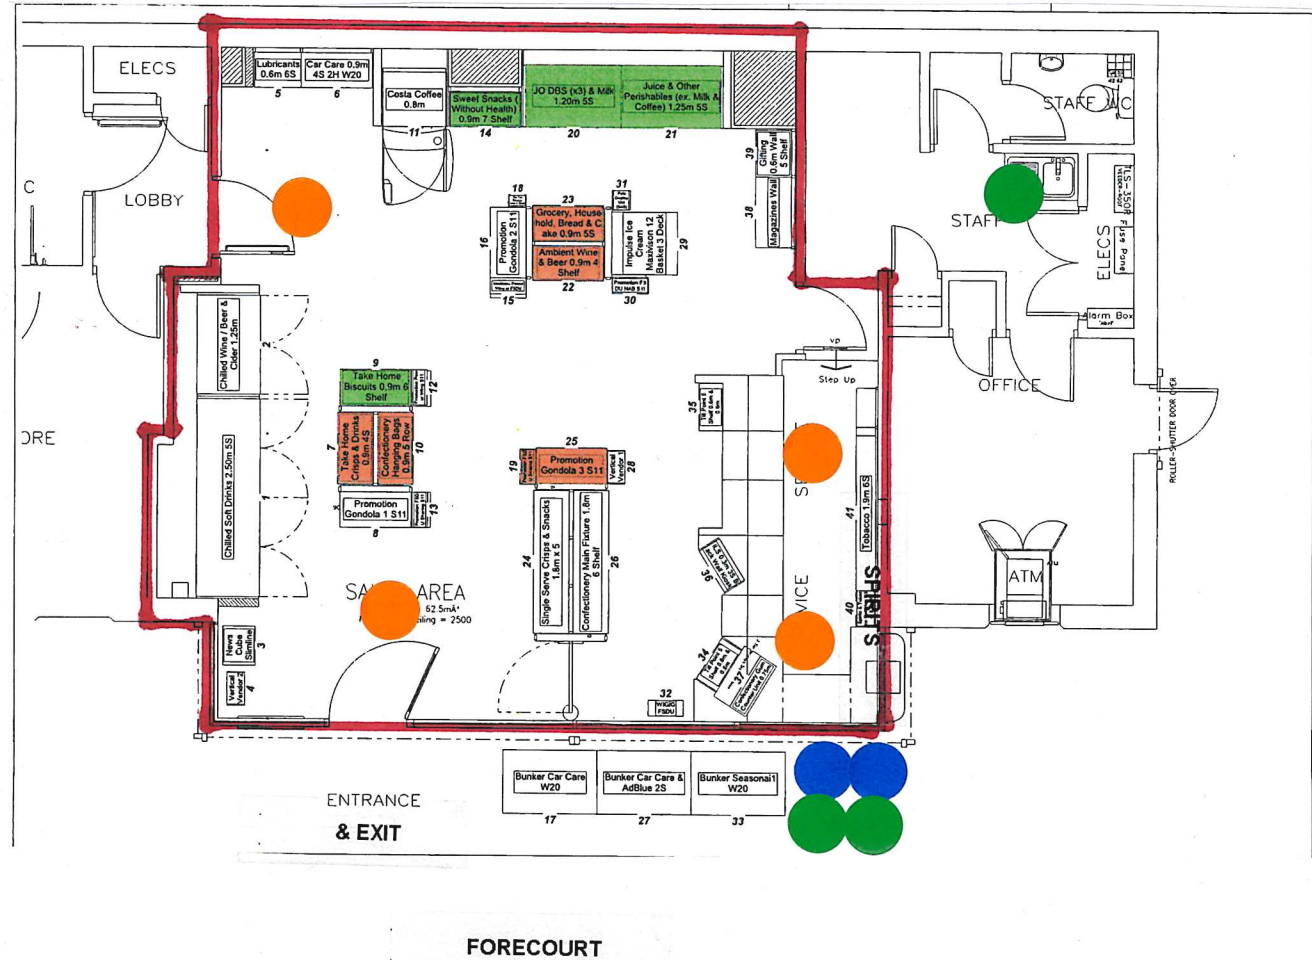

LOCKETT & CO

Retail, Licensing and Training Consultants
www.lockettuk.com

Shell Westwood Atherstone Avenue Westwood Peterborough PE3 9TX

Key:

	Area licensed for sale of alcohol for consumption off the premise and Late Night Refreshment (LNR)
	Fire extinguisher
	CCTV
	Fire Bucket

Date: January 2021
Scale 1:100